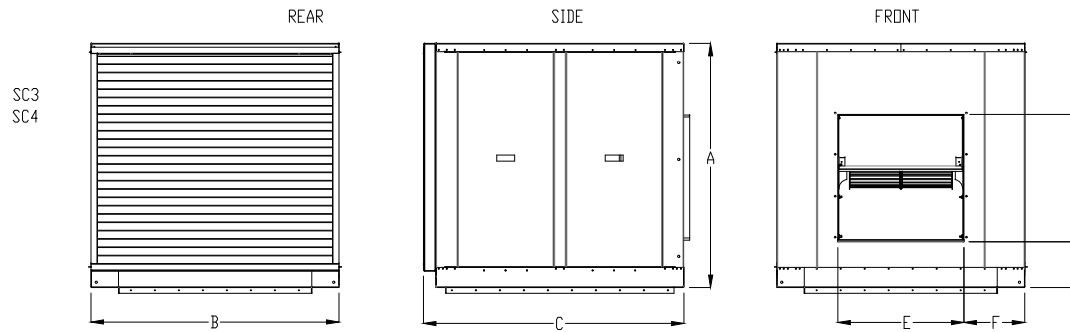

UNTEMPERED

MODEL	CABINET DIMENSIONS			DUCT OPENING		DUCT LOCATION		WEIGHT	
	A	B	C	D	E	F	G	SHIP	OPER.
SC3	61	62	64	18-7/8	49-7/8	6	8-1/2	475	475
SC4	61	62	64	31-1/2	31-1/2	15-1/4	11-5/8	630	630